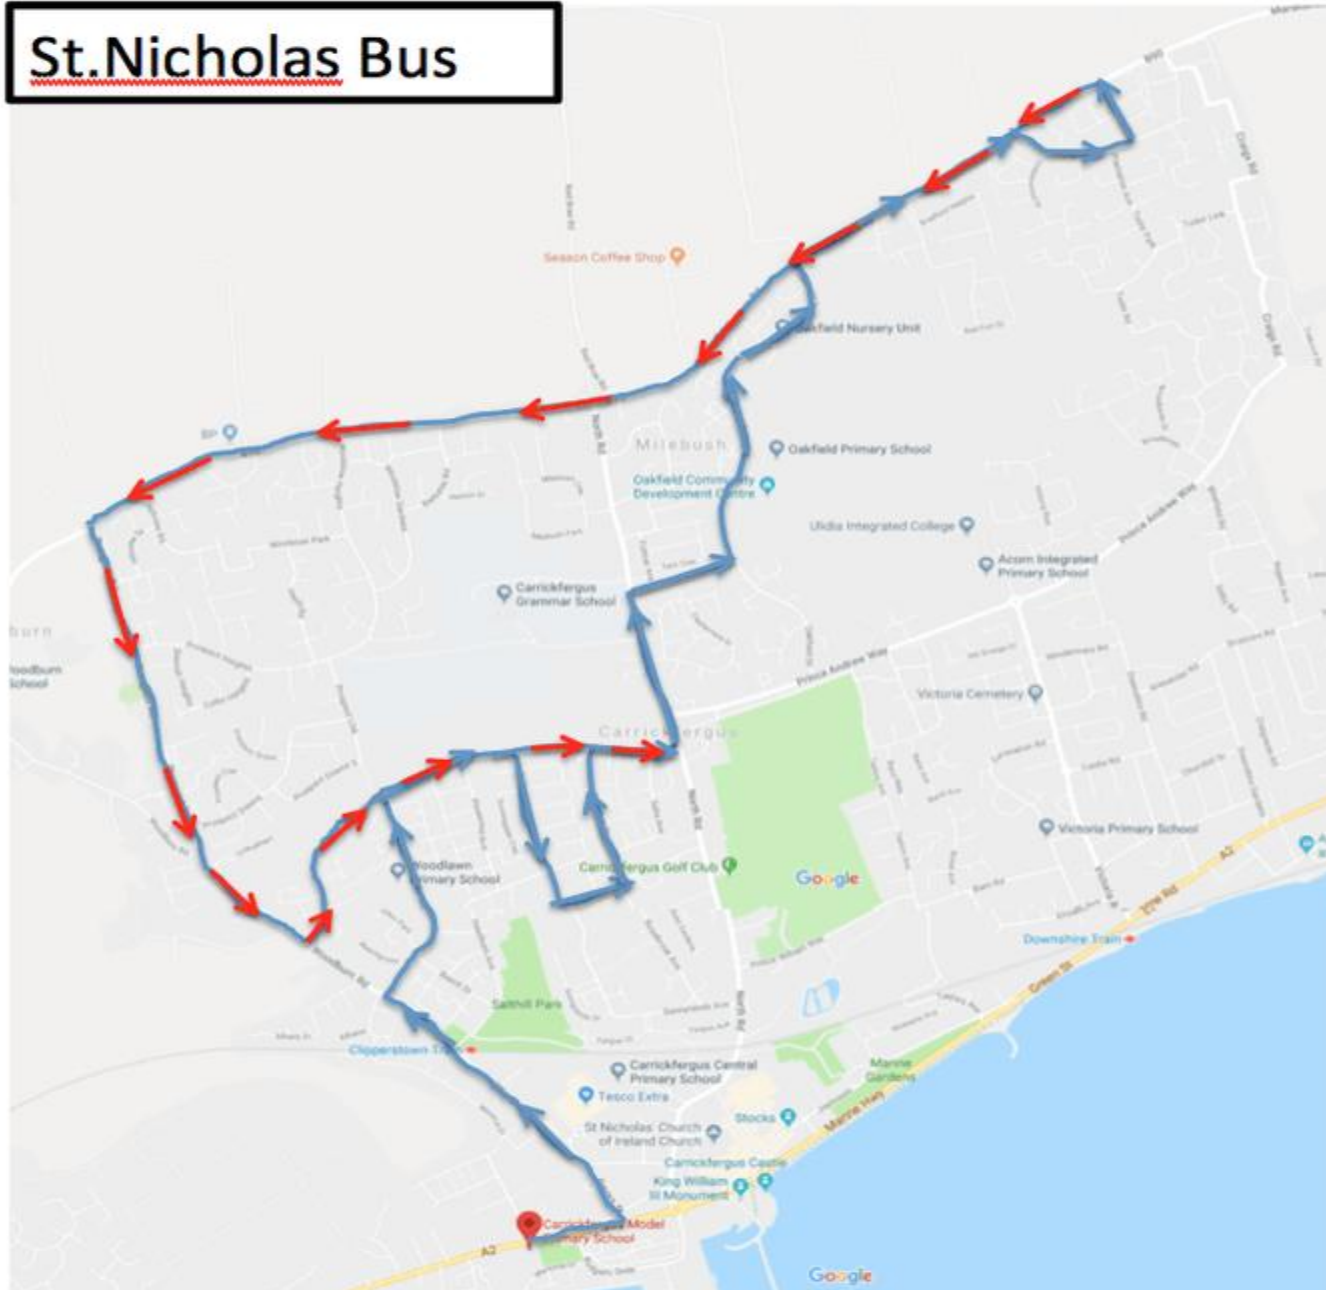

## 3.00pm Bus Woodburn

- Model School
- Albert Road
- St Bride's Street
- North Road
- Bridewell Drive
- Sunnylands Avenue
- Sandes Court
- Hawthorn Avenue
- Hawthorn Grove
- Woodburn Avenue
- Woodburn Road
- Prospect Road
- Middle Road
- North Road
- Carrick Grammar Entrance

## Carrickburn Bus

### 3.00pm Bus Carrickburn

Model School  
Davy's Street  
St Nicholas P S  
Irish Quarter West  
Albert Road  
Marine Highway  
Horseshoe Bridge  
Taylor's Avenue  
Barn Road  
Elizabeth Avenue  
Victoria Road  
Castle Road  
Downshire Road  
Alexander Road  
Dromore Road  
Trailcock Road  
Larne Road

## St. Nicholas Bus